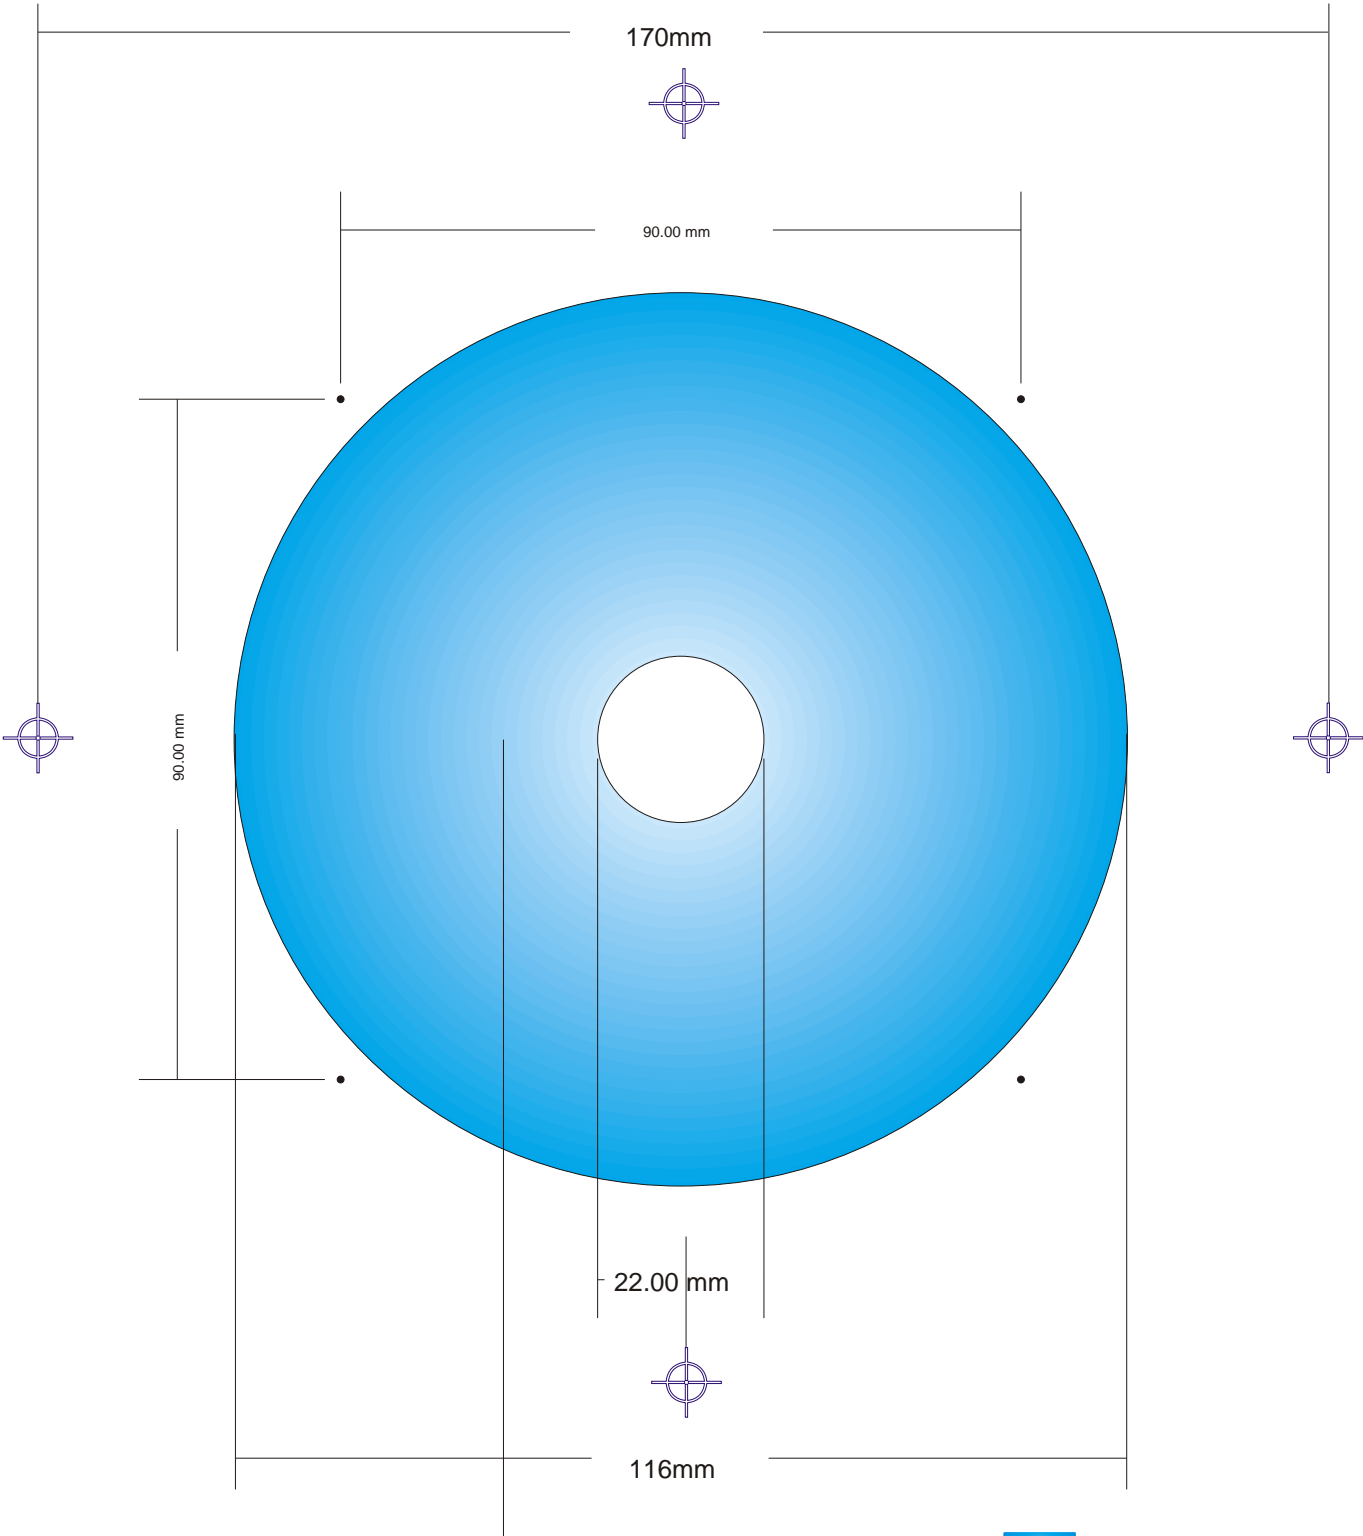

DVD Label Film Specifications

 Printable area